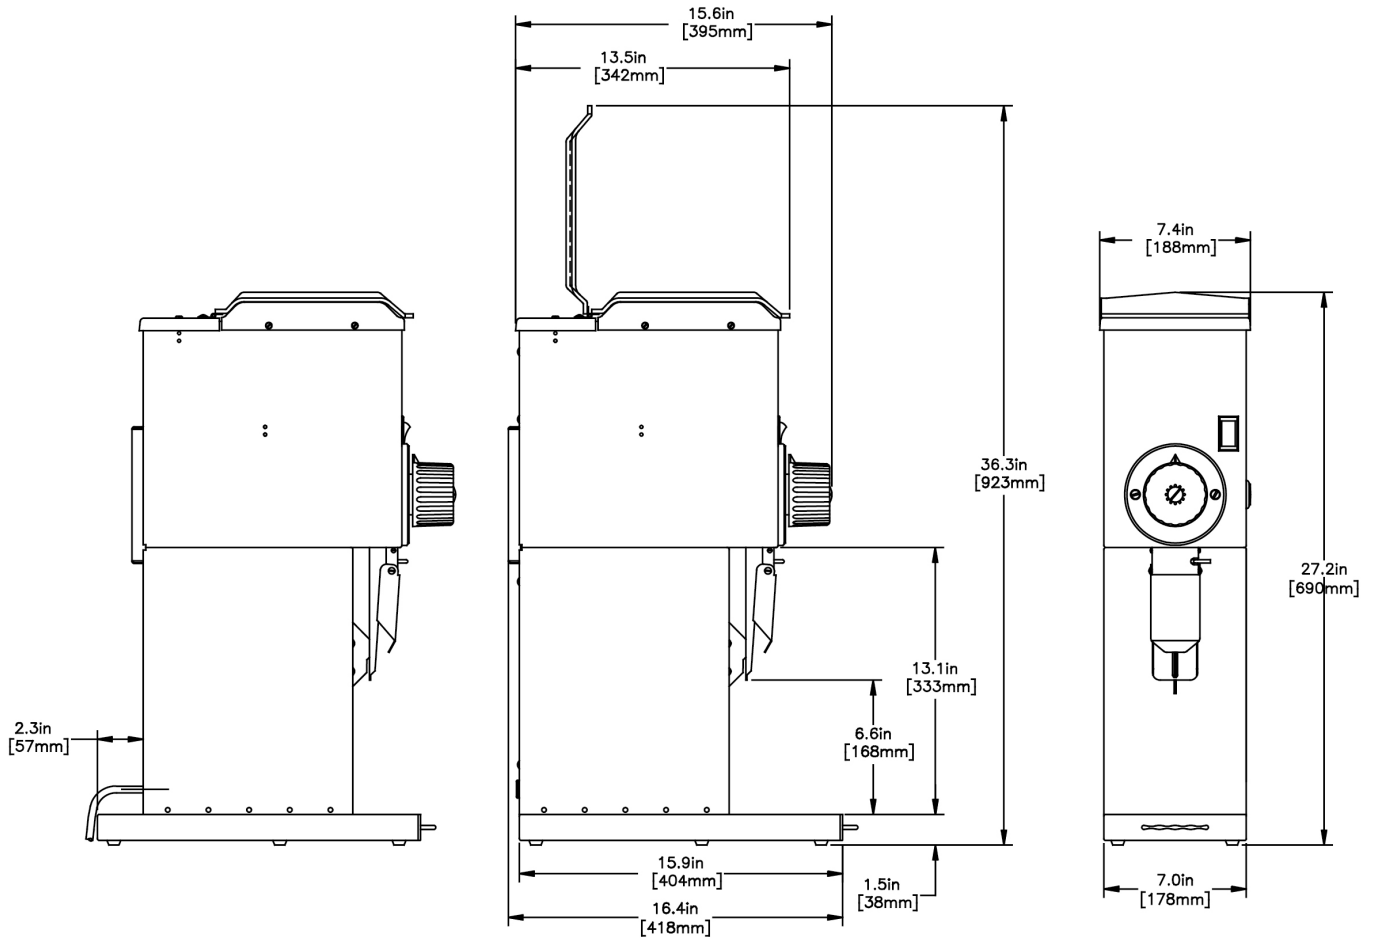

Created on:
06/28/2016

Unit			Shipping					
	Width	Height	Depth	Width	Height	Depth	Weight	Volume
English	7.4 in.	27.2 in.	16.4 in.	-	-	-	59.000 lbs	4.472 ft ³
Metric	18.8 cm	69.1 cm	41.7 cm	-	-	-	26.762 kgs	0.127 m ³