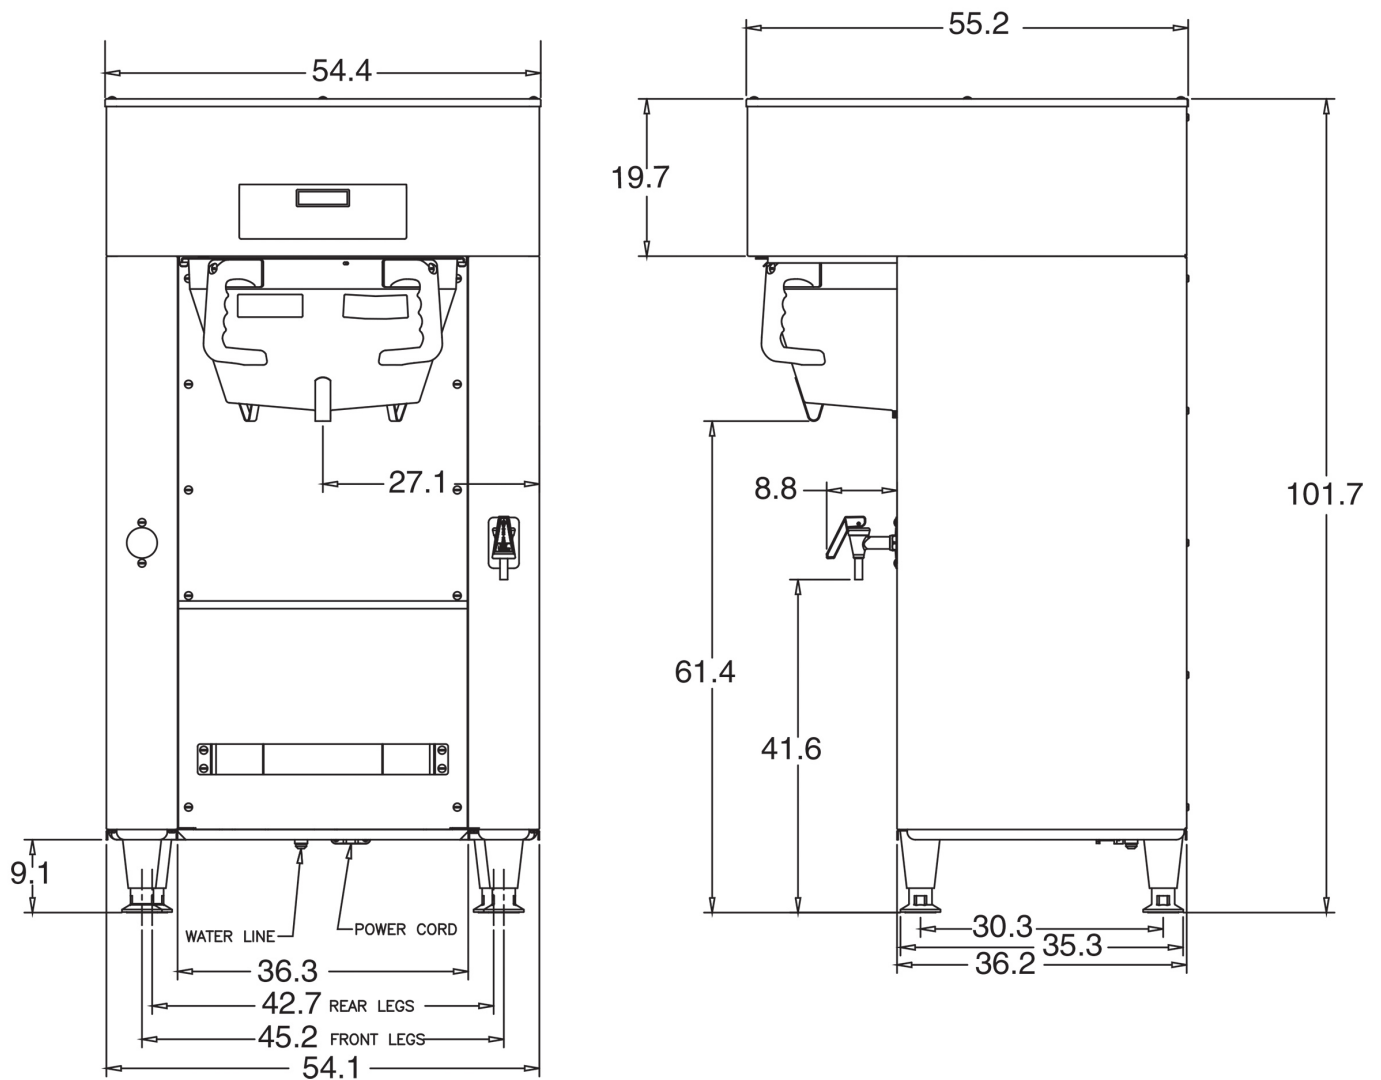

Titan Single DBC

40.0" x 21.7" x 21.3"
(101.6cm x 55.1cm x 54.1cm)

 Servers and airpots sold separately

- Consistent brewed coffee and tea from water with reduced sediment and chlorine taste and odor
- BrewMETER® allows automatic programming of pulse routine
- Funnel has 28oz (.8kg) ground coffee capacity and paper filter retainers to eliminate fold-over
- Titan TF servers [not included] are insulated to keep coffee hot for hours
- Coffee extraction controlled with pre-infusion and pulse brew, digital temperature control, and large sprayhead; coffee strength controlled with variable by-pass.
- Energy-saver mode reduces tank temperature during idle periods
- Hot water faucet

Created on:
07/15/2016

	Unit			Shipping				
	Width	Height	Depth	Width	Height	Depth	Weight	Volume
English	21.3 in.	40.0 in.	21.7 in.	-	-	-	107.000 lbs	18.219 ft³
Metric	54.1 cm	101.6 cm	55.1 cm	-	-	-	48.535 kgs	0.516 m³