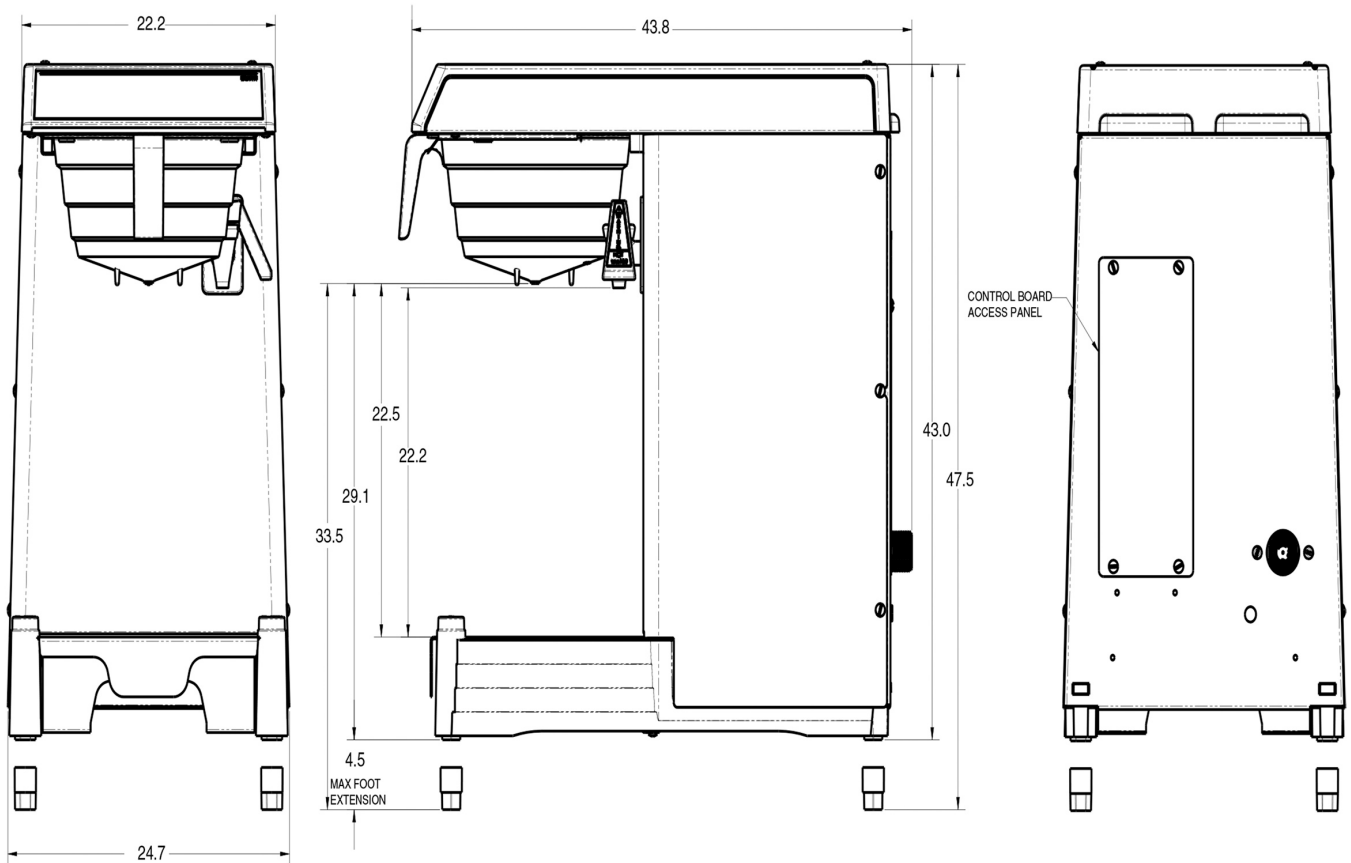

Created on:
06/30/2016

Unit			Shipping					
	Width	Height	Depth	Width	Height	Depth	Weight	Volume
English	9.7 in.	18.7 in.	17.2 in.	-	-	-	24.200 lbs	2.505 ft ³
Metric	24.6 cm	47.5 cm	43.7 cm	-	-	-	10.977 kgs	0.071 m ³